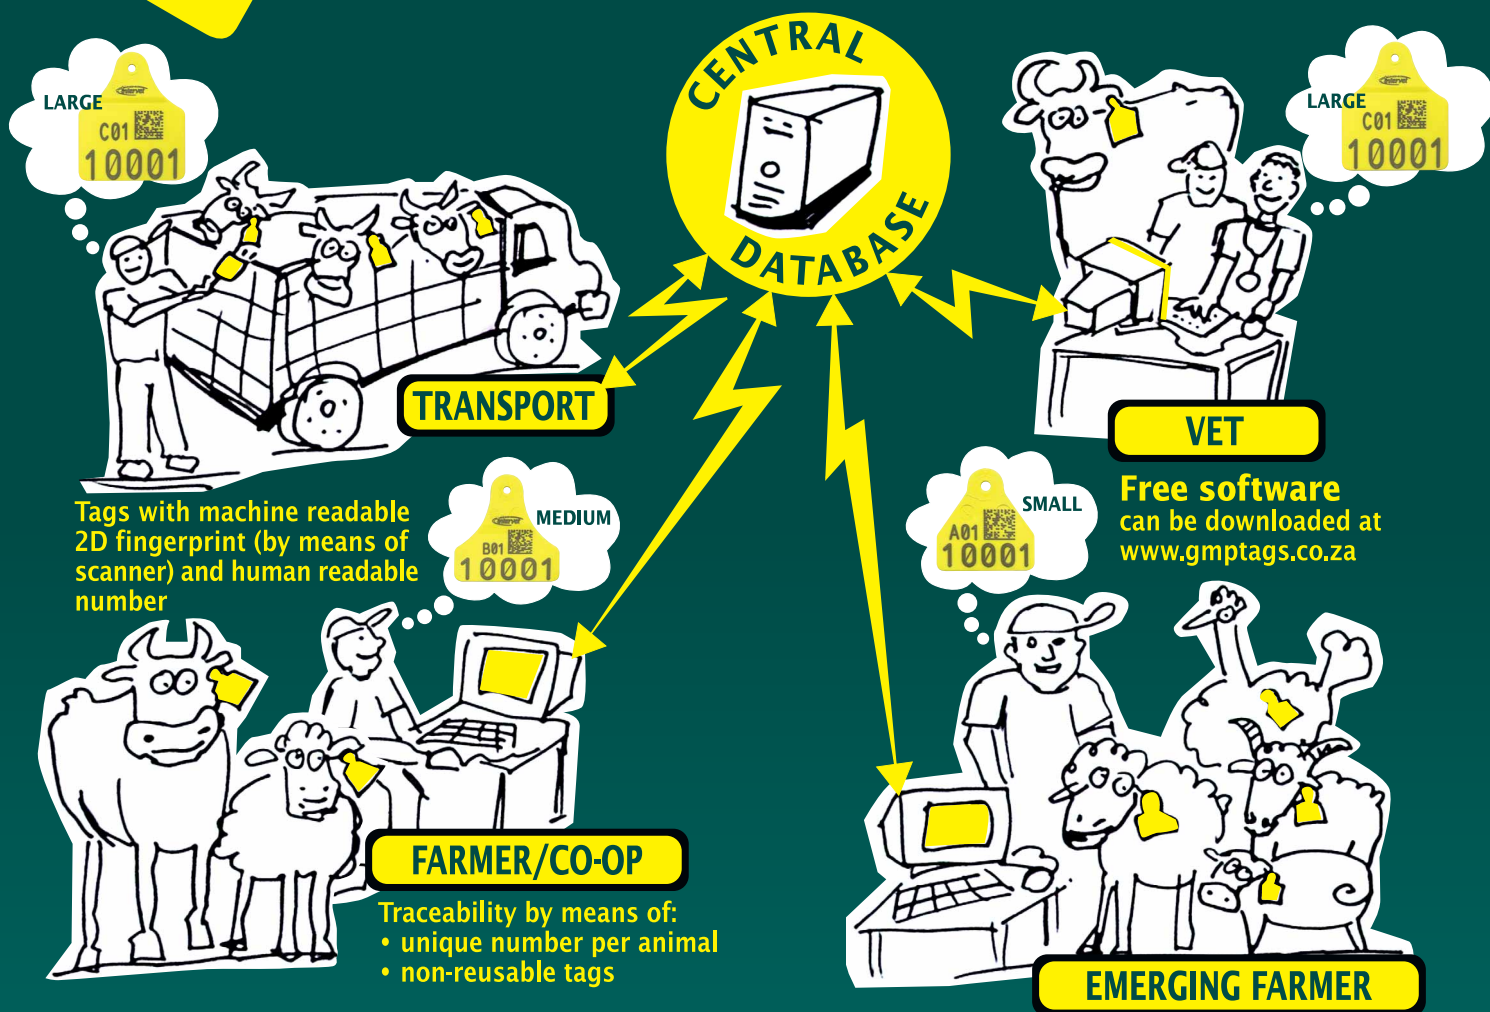

ID Tags

Sets a standard in traceability

FUNCTIONS OF THE SOFTWARE

- Owner registration
- Location registration
- Data can be stored on a computer as well as a central database via internet
- Animal records can be transferred from one owner to another via internet
- Proof of ownership when combined with DNA
- A transport form can be printed that contains the details of the seller, buyer and the numbers of the animals that are sold
- Wool fibre thickness can be kept on record and will facilitate grouping of animals for shearing and selection purposes
- Treatment records can be kept
- FAMACHA® – worm resilient sheep can be identified
- ADG (average daily gain) can be calculated
- Serving dates can be kept on record and used to calculate expected parturition dates
- The software makes provision for a range of animal species including sheep, goat, pigs, ostriches and cattle
- Several reports can be generated to assist in decision making to ensure proper herd management
- Assist in biosecurity
- Assist in the control of erosion and notifiable diseases.

“...strengthens consumer confidence.”

www.gmptags.co.za

UNISYS
imagine it. done.